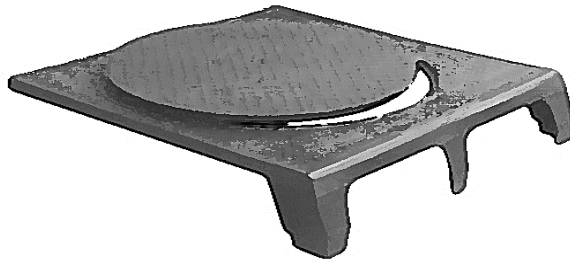

RECOVERY PLATE CLASS C250 - TYPE A AND T

■ Dimensions and weight

| Reference | Diagram | A | B | C | D | e | H | O | Weight in kg For information only |
|-----------|--|-----|-----|-----|-----|----|-----|-------|--------------------------------------|
| PLR A |  | 800 | 830 | 635 | 700 | 35 | 120 | Ø 610 | 72 |
| PLR T |  | 800 | 830 | 635 | 700 | 35 | 200 | Ø 610 | 75 |

■ Options

- Personalised marking
- Lock

| | Cover | Frame |
|----------|--------------|-------|
| Material | EN-GJS-500-7 | |
| Coating | Black peint | |