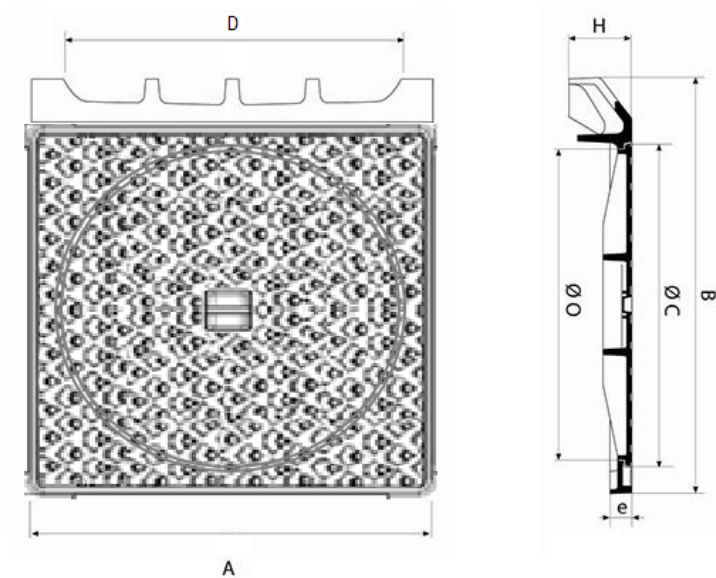

■ Options

- Personalised marking
- Lock

	Cover	Frame
Material	EN-GJS-500-7	
Coating	Black peint