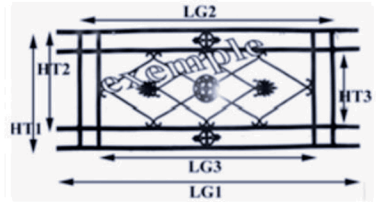

DOOR GRILL - CAST IRON

BIRDIE FOUNDRY

Dimensional drawing exemple

HT1:490 LG1:1100
HT2:395 LG2:1005

<http://www.birdie-foundry.uk/door-grill>

<http://www.birdie-foundry.uk/>