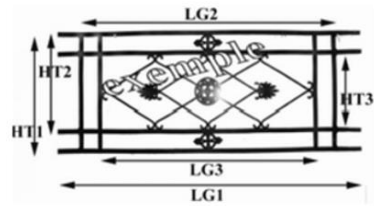

### BIRDIE FOUNDRY

Dimensional drawing exemple

UM

HT1 1140 mm  
HT2 1050 mm  
LG1 580 mm  
LG2 400 mm

<http://www.birdie-foundry.uk/door-grill>

<http://www.birdie-foundry.uk/>