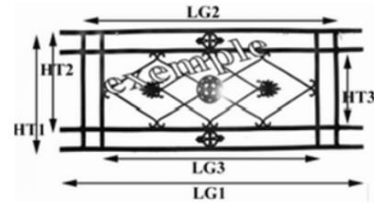

### BIRDIE

Dimensional explanatory diagram

HT1 : 490 mm  
LG1 : 980 mm  
LG2 : 680 mm

ZC

**Material : Cast following the standard NFP 01 013 resistant to shocks**

<http://www.birdie-foundry.uk/balcony-grill>