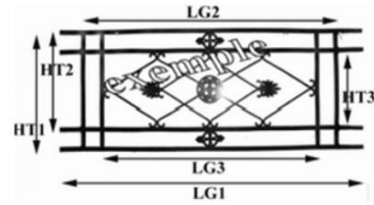

BALCONY GRILL - BALUSTRADE

BIRDIE

Dimensional explanatory diagram

YZ

HT1 : 350mm
LG1 : 1500 mm
LG2 : 1200 mm

Material : Cast following the standard NFP 01 013 resistant to shocks

<http://www.birdie-foundry.uk/balcony-grill>