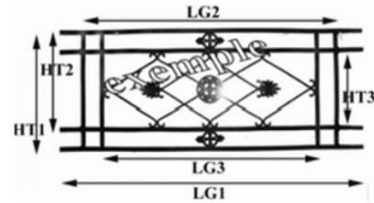

BALCONY GRILL - BALUSTRADE

BIRDIE

Dimensional explanatory diagram

YY
HT1 505 mm
HT2 430 mm
HT3 340 mm
LG1 1580 mm
LG2 1325 mm
LG3 1155 mm

Material : Cast following the standard NFP 01 013 resistant to shocks