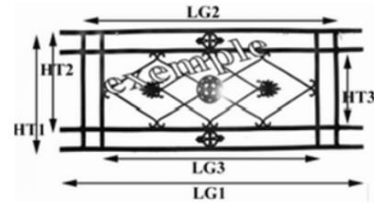

BALCONY GRILL - BALUSTRADE

BIRDIE

Dimensional explanatory diagram

YH

HT1 : 350mm

LG1 : 1200 mm

LG2 : 900 mm

Material : Cast following the standard NFP 01 013 resistant to shocks