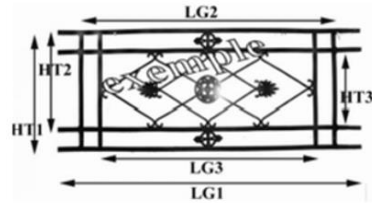

BALCONY GRILL - BALUSTRADE

BIRDIE

Dimensional explanatory diagram

YC

HT1 : 611mm
LG1 : 1330mm LG2 : 1123 mm LG3 : 980mm

Material : Cast following the standard NFP 01 013 resistant to shocks

<http://www.birdie-foundry.uk/balcony-grill>