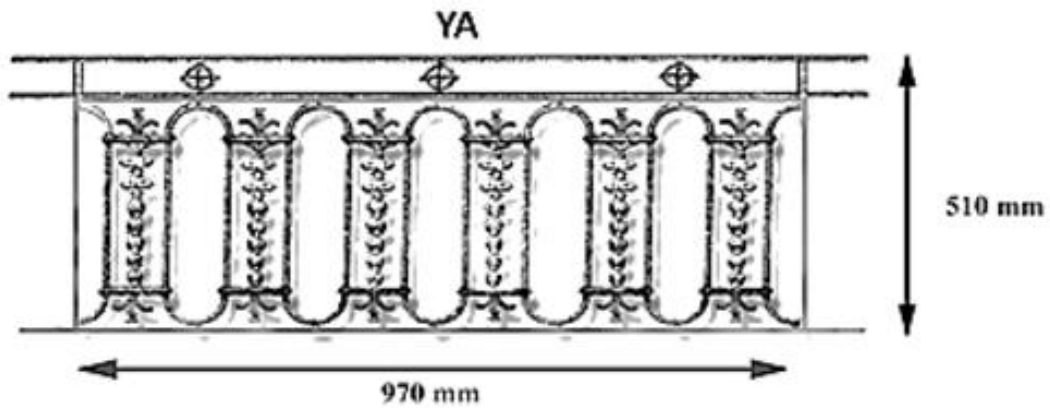

BALCONY GRILL - BALUSTRADE

BIRDIE

Dimensional explanatory diagram

Material : Cast following the standard NFP 01 013 resistant to shocks

<http://www.birdie-foundry.uk/balcony-grill>

<http://www.birdie-foundry.uk/>

Dimensions given for information only