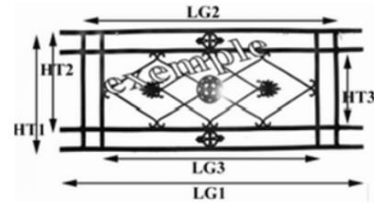

BALCONY GRILL - BALUSTRADE

BIRDIE

Dimensional explanatory diagram

Material : Cast following the standard NFP 01 013 resistant to shocks

<http://www.birdie-foundry.uk/balcony-grill>

<http://www.birdie-foundry.uk/>

Dimensions given for information only