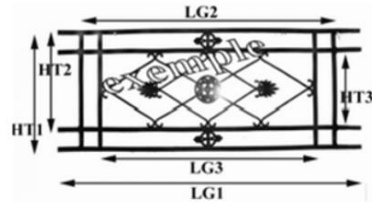

### BIRDIE

Dimensional explanatory diagram

**WR**

HT1 : 600mm HT2 : 430mm HT3 : 340mm  
LG1 : 1105mm LG2 : 1245mm

**Material : Cast following the standard NFP 01 013 resistant to shocks**

<http://www.birdie-foundry.uk/balcony-grill>