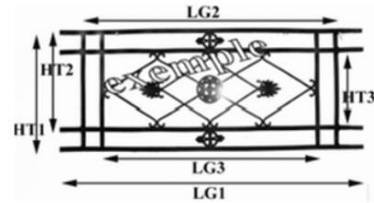

### BIRDIE

Dimensional explanatory diagram

UU

HT1 400mm HT2 330mm  
LG1 1350 mm LG2 1030 mm LG3 900mm

**Material : Cast following the standard NFP 01 013 resistant to shocks**

<http://www.birdie-foundry.uk/balcony-grill>