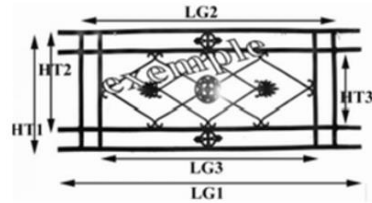

BALCONY GRILL - BALUSTRADE

BIRDIE

Dimensional explanatory diagram

UR
HT1 : 450mm
LG1 : 485mm

Material : Cast following the standard NFP 01 013 resistant to shocks

<http://www.birdie-foundry.uk/balcony-grill>