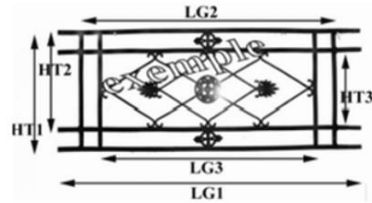

BALCONY GRILL - BALUSTRADE

BIRDIE

Dimensional explanatory diagram

UK

HT1 : 555mm HT2 : 455mm HT3 : 360mm
LG1 : 1415mm LG2 : 1315mm LG3 : 990mm

Material : Cast following the standard NFP 01 013 resistant to shocks