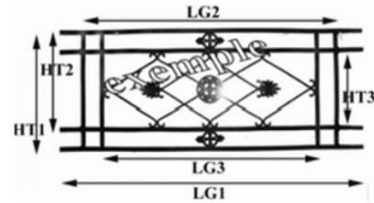

### BIRDIE

Dimensional explanatory diagram

UB - TER

HT1 = 490 mm

LG1 = 1551 mm

**Material : Cast following the standard NFP 01 013 resistant to shocks**

<http://www.birdie-foundry.uk/balcony-grill>

<http://www.birdie-foundry.uk/>

*Dimensions given for information only*