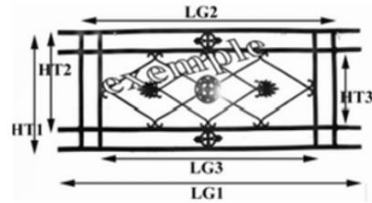

### BIRDIE

Dimensional explanatory diagram

PN

HT1 : 485mm    HT2 : 410mm  
LG1 : 1200mm    LG2 : 940mm

**Material : Cast following the standard NFP 01 013 resistant to shocks**

<http://www.birdie-foundry.uk/balcony-grill>