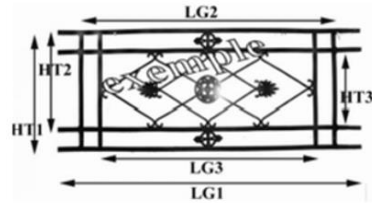

### BIRDIE

Dimensional explanatory diagram

**PB**

**HT1 : 375mm**

**LG1 : 1205mm    LG2 : 1020mm    LG3 : 875mm**

**Material : Cast following the standard NFP 01 013 resistant to shocks**

<http://www.birdie-foundry.uk/balcony-grill>