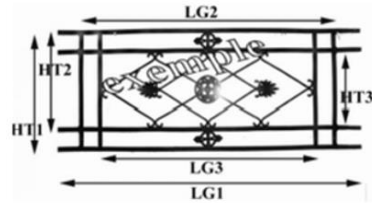

BALCONY GRILL - BALUSTRADE

BIRDIE

Dimensional explanatory diagram

00

HT1 400 mm

LG1 1410 mm LG2 1170 mm

Material : Cast following the standard NFP 01 013 resistant to shocks

<http://www.birdie-foundry.uk/balcony-grill>