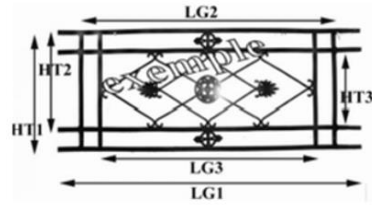

BALCONY GRILL - BALUSTRADE

BIRDIE

Dimensional explanatory diagram

OL

HT1 530mm HT2 460mm

LG1 1600mm LG2 1370mm LG3 1200mm LG4 1100 mm

Material : Cast following the standard NFP 01 013 resistant to shocks

<http://www.birdie-foundry.uk/balcony-grill>