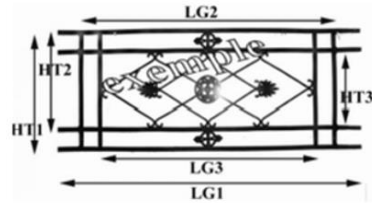

BALCONY GRILL - BALUSTRADE

BIRDIE

Dimensional explanatory diagram

OK

HT1 : 495mm HT2 : 415mm HT3 : 335mm
LG1 : 1330mm LG2 : 1110mm LG3 : 945mm

Material : Cast following the standard NFP 01 013 resistant to shocks