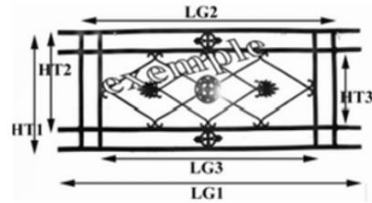

BALCONY GRILL - BALUSTRADE

BIRDIE

Dimensional explanatory diagram

OJ
HT1 : 320mm HT2 : HT3 :
LG1 : 1140mm LG2 : 925mm LG3 : 775mm

Material : Cast following the standard NFP 01 013 resistant to shocks

<http://www.birdie-foundry.uk/balcony-grill>