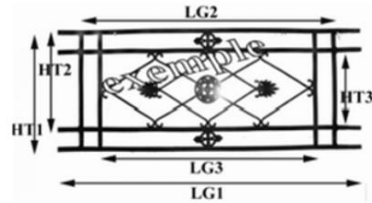

BALCONY GRILL - BALUSTRADE

BIRDIE

Dimensional explanatory diagram

OI

HT1 : 530mm

HT2 : 440mm

LG1 : 1210mm

LG2 : 1000mm

Material : Cast following the standard NFP 01 013 resistant to shocks

<http://www.birdie-foundry.uk/balcony-grill>

<http://www.birdie-foundry.uk/>

Dimensions given for information only