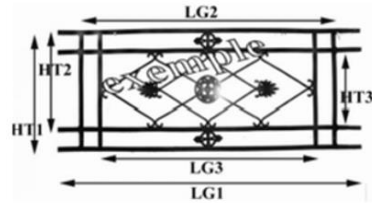

BALCONY GRILL - BALUSTRADE

BIRDIE

Dimensional explanatory diagram

OH
HT1 : 566mm HT2 : 472mm HT3 : 382mm
LG1 : 1530mm LG2 : 1480mm LG3 :

Material : Cast following the standard NFP 01 013 resistant to shocks