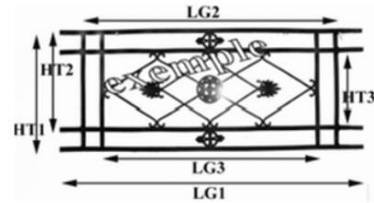

BALCONY GRILL - BALUSTRADE

BIRDIE

Dimensional explanatory diagram

DS
360mm
1070mm
890mm

Material : Cast following the standard NFP 01 013 resistant to shocks

<http://www.birdie-foundry.uk/balcony-grill>

<http://www.birdie-foundry.uk/>

Dimensions given for information only